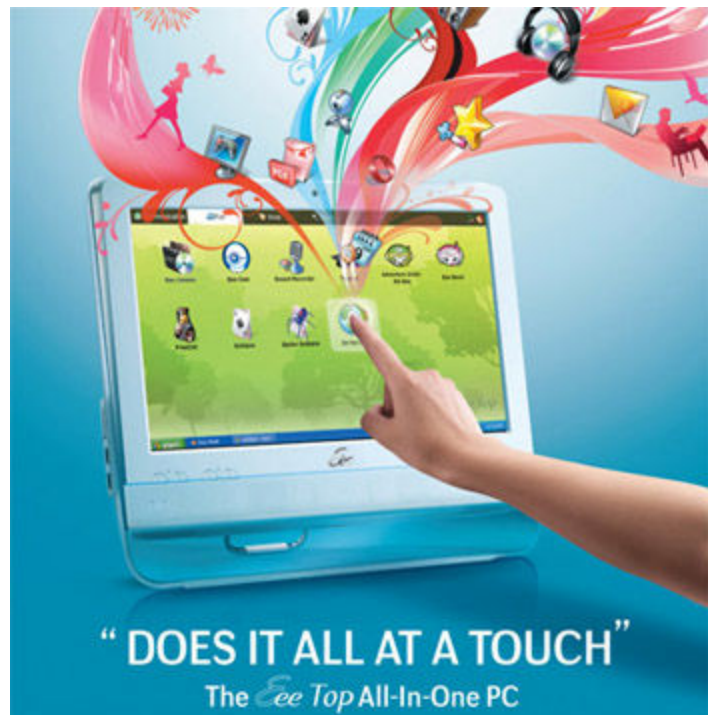

You have the magic touch with ASUS Eee Top

The ASUS Eee Top is a touch screen PC that makes learning, work, and play easier than ever before, for users of all ages. With a simple touch or a swipe, you can surf the Web, video chat with friends and family, enjoy multimedia entertainment, and much more. The Eee Top is stylish and quiet, so it's ideal for use anywhere in the home - keeping you "in touch" with *your* digital world.

Key Features

- Slim, stylish, and compact touch PC with built-in high-speed Wireless B/G/N Internet connectivity
- Easy-to-use touch functionality with exclusive touch-optimized software
- Perfect for multimedia enjoyment with Eee Cinema and built-in SRS Hi-Fi speakers
- Ideal for interactive communication with Eee Memo and Eee Cam
- Can be used anywhere in your home such as kitchens, living rooms, and bedrooms